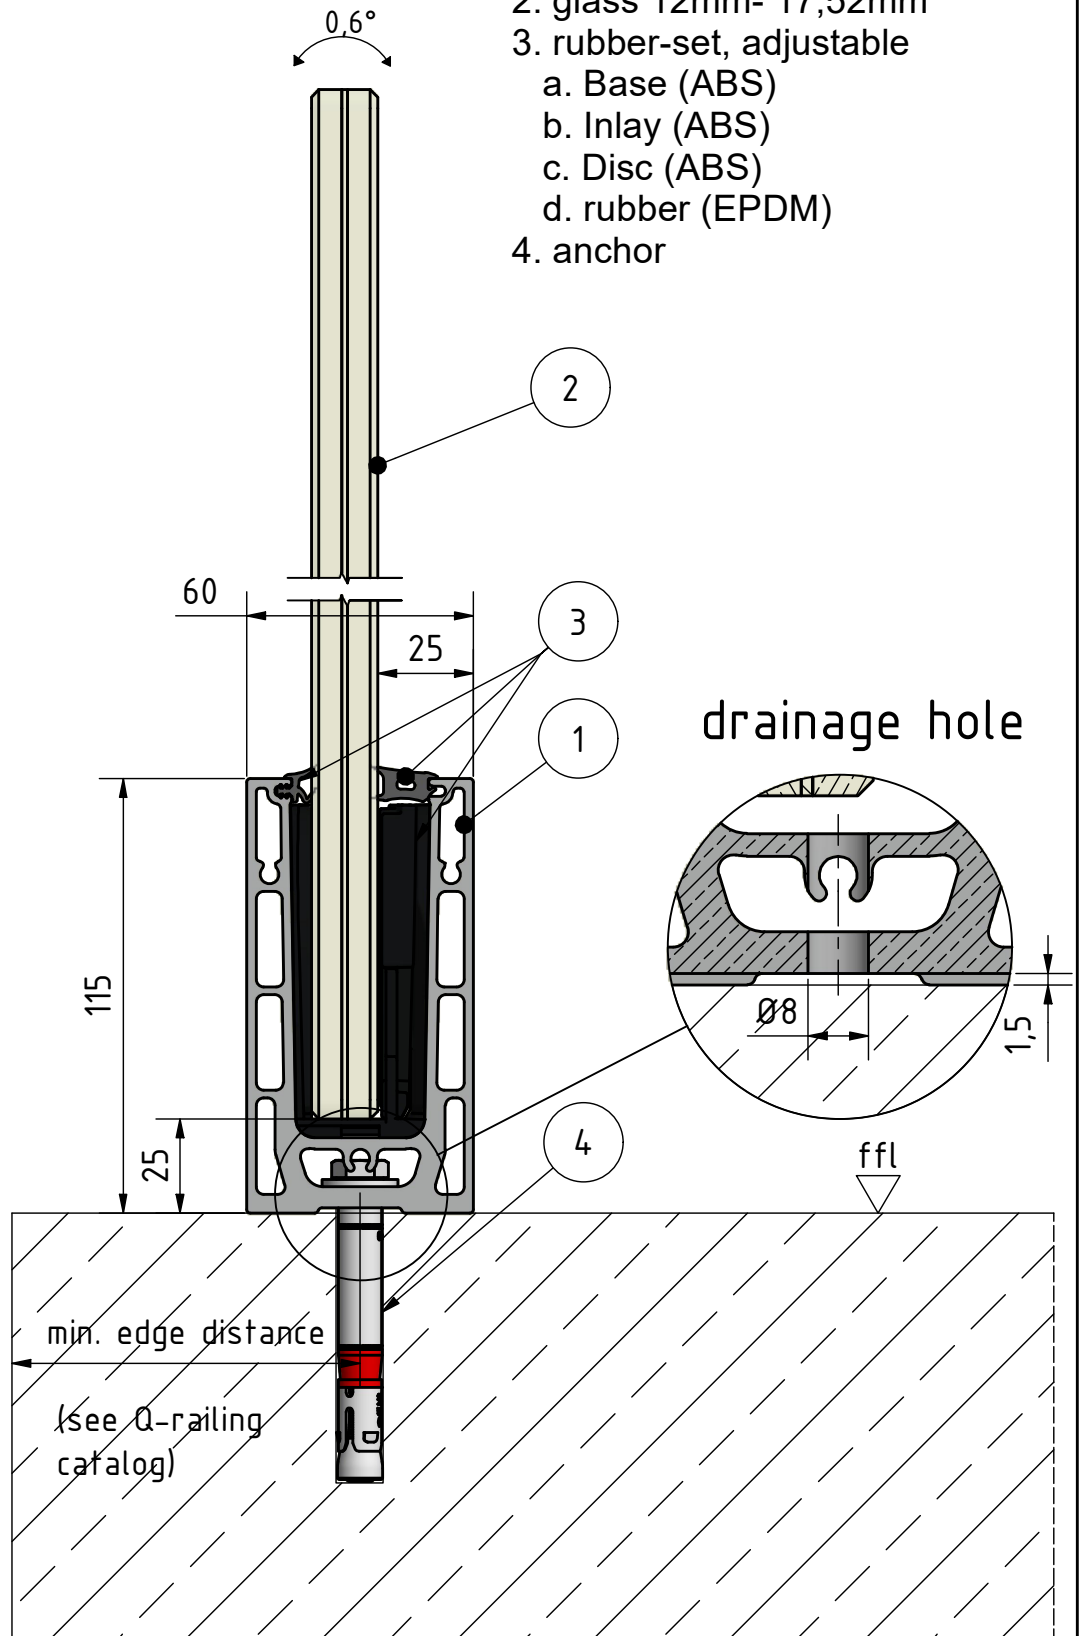

1. Top profile (Easy Glass Smart)
2. glass 12mm- 17,52mm
3. rubber-set, adjustable
  - a. Base (ABS)
  - b. Inlay (ABS)
  - c. Disc (ABS)
  - d. rubber (EPDM)
4. anchor

**SYSTEM:** Easy Glass Smart, adjustable  
**MODEL:** 168210  
**DESCRIPTION:** Top mount

**DRAWN:** AIG  
**DATE:** 02.08.2019  
**DRAWING NO.:** 168210-001\_Easy Glass Smart Top, adjustable

This detail drawing is for reference purposes only. The installer must check the specifications and details with the local situation and regulations. For further advice and service please contact your nearest Q-railing office.